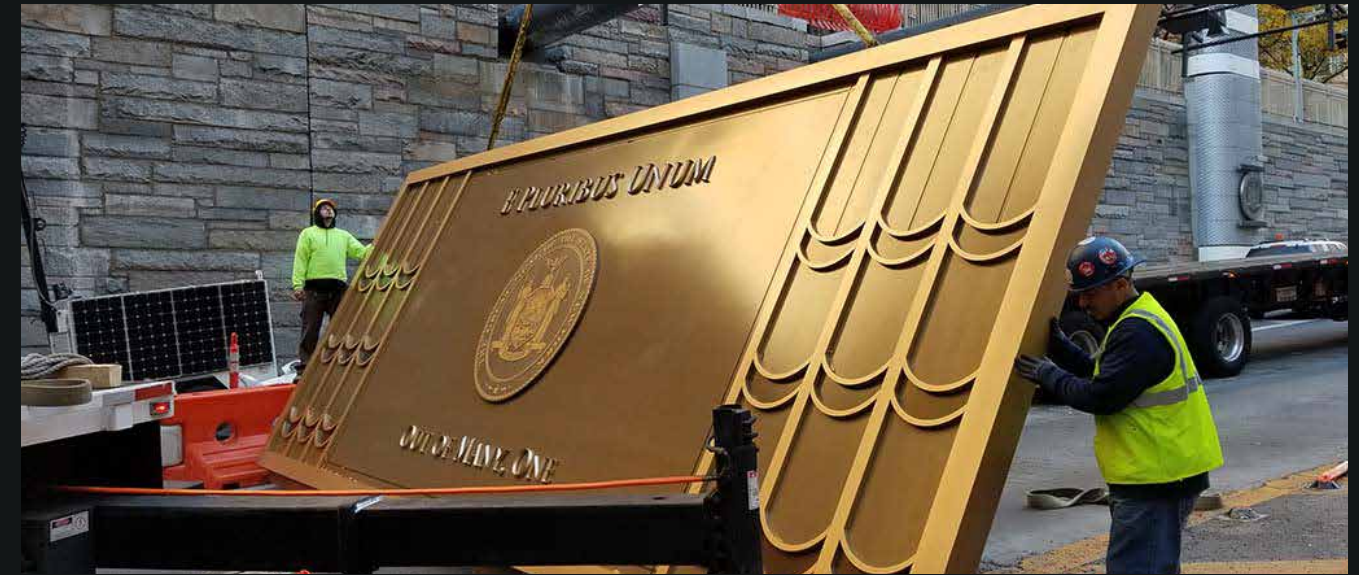

Success Stories

Queens Midtown Tunnel

Scope of Work:

Plaques | Guardrails & Handrails

Location:

New York City, NY

Inspired? Let's Build Your Project!

From Design to Installation, Let's Collaborate.

212-348-8000

sales@sd-ind.com