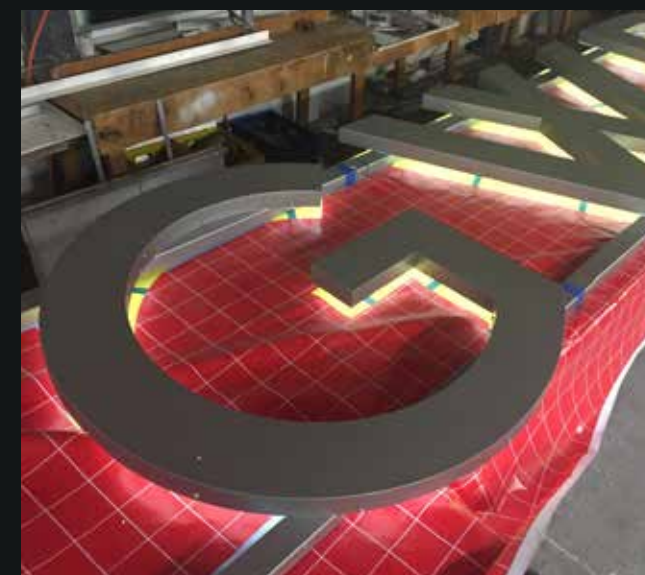

Success Stories

GWB Market Mercado

Scope of Work:

Wayfinding Signs | Logos & Letters | Directories

Location:

New York City, NY

Inspired? Let's Build Your Project!

From Design to Installation, Let's Collaborate.

212-348-8000

sales@sd-ind.com