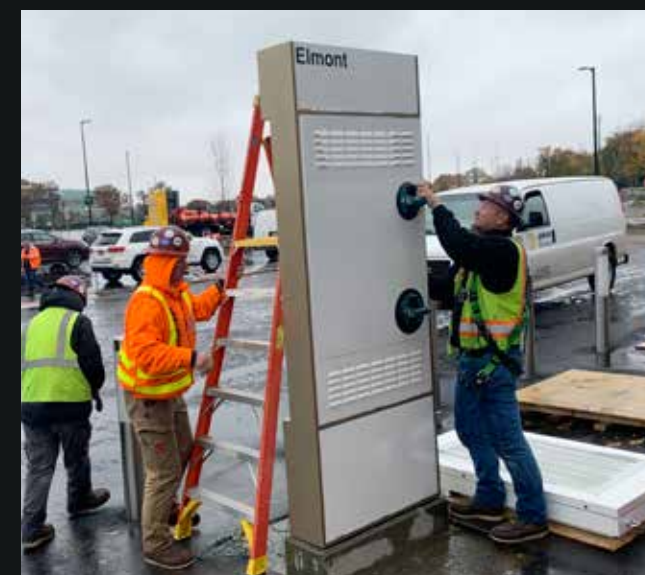

Scope of Work:

Canopies

Location:

Nassau County, NY

Inspired? Let's Build Your Project!

From Design to Installation, Let's Collaborate.

212-348-8000

sales@sd-ind.com