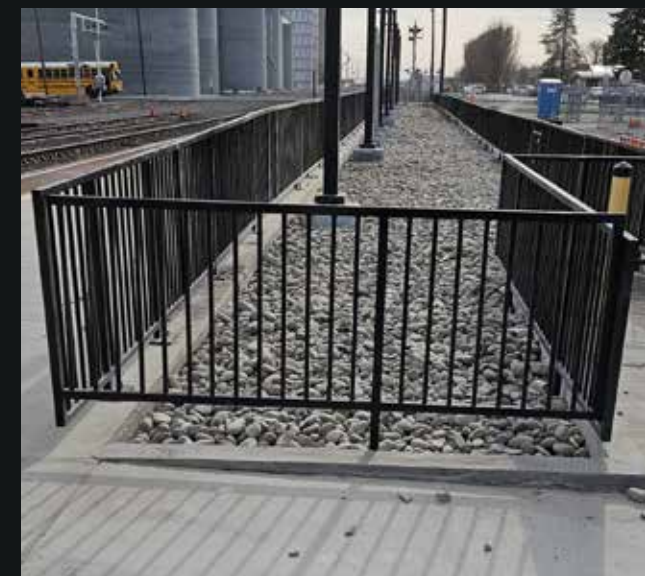

Guardrails & Handrails | Signage

Location:

Ephrata, WA

Inspired? Let's Build Your Project!

From Design to Installation, Let's Collaborate.

212-348-8000
sales@sd-ind.com

Success Stories

Amtrak Denmark