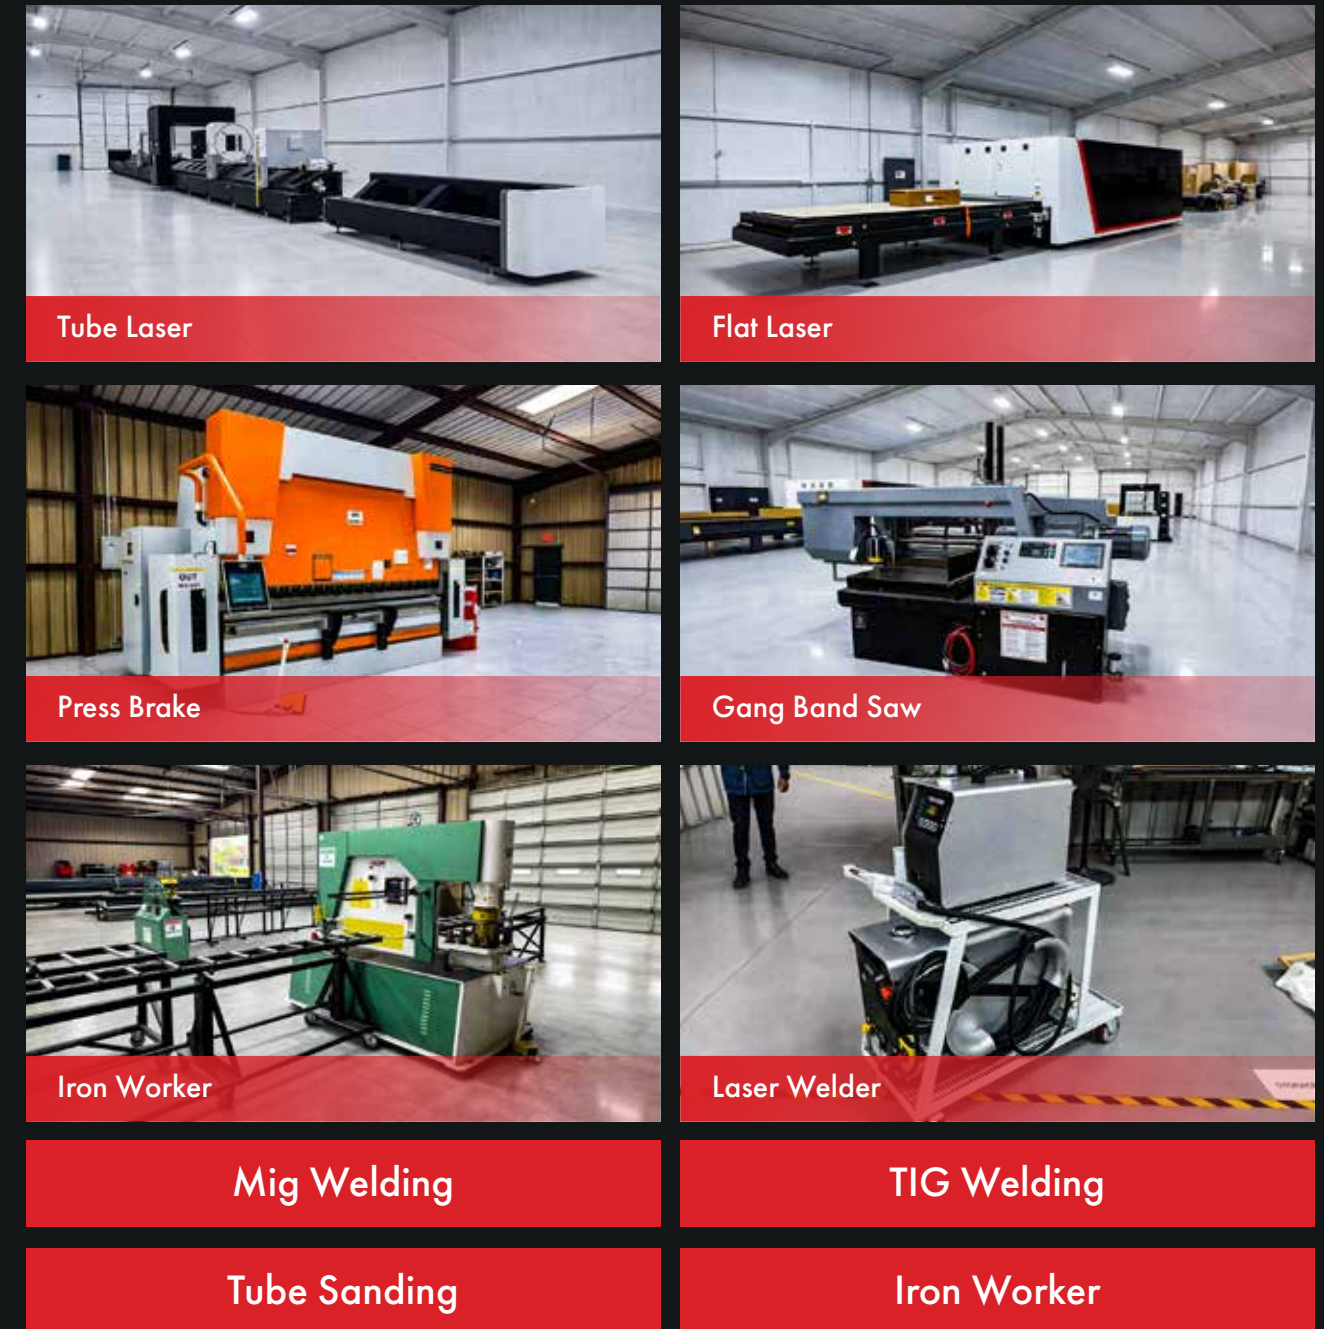

Machinery & Technology