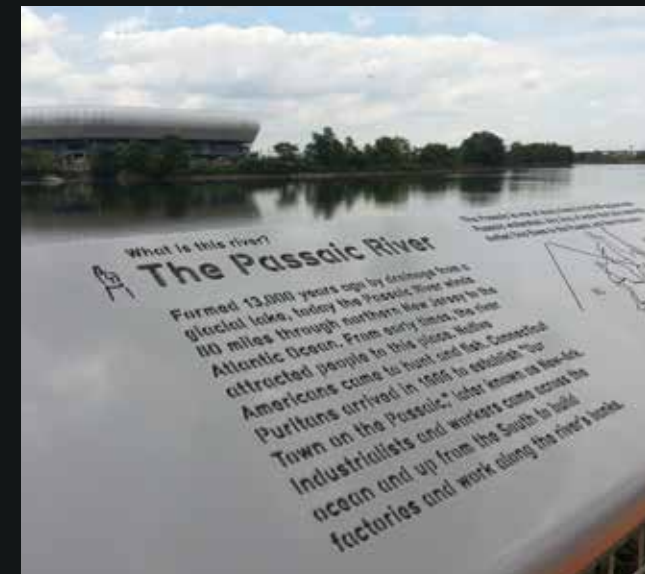

Success Stories

Newark River Front Park

Scope of Work:

Signage

Location:

Newark, NJ

Inspired? Let's Build Your Project!

From Design to Installation, Let's Collaborate.

212-348-8000

sales@sd-ind.com