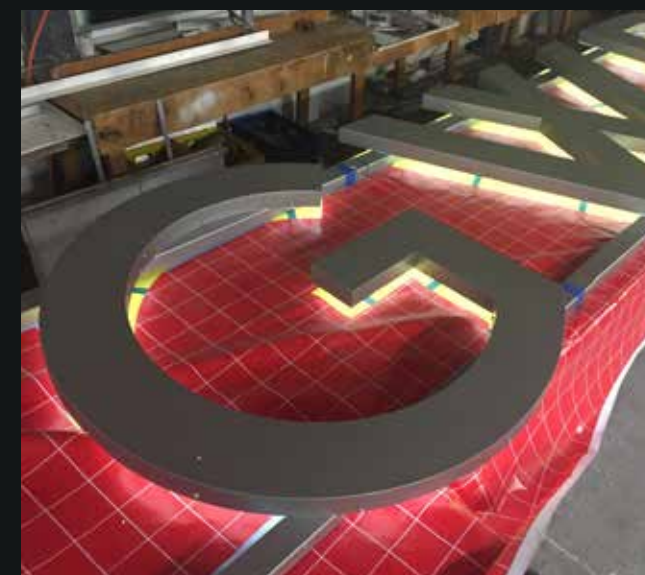

### Location:

New York City, NY

**Inspired? Let's Build Your Project!**

From Design to Installation, Let's Collaborate.

212-348-8000

sales@sd-ind.com

Success Stories