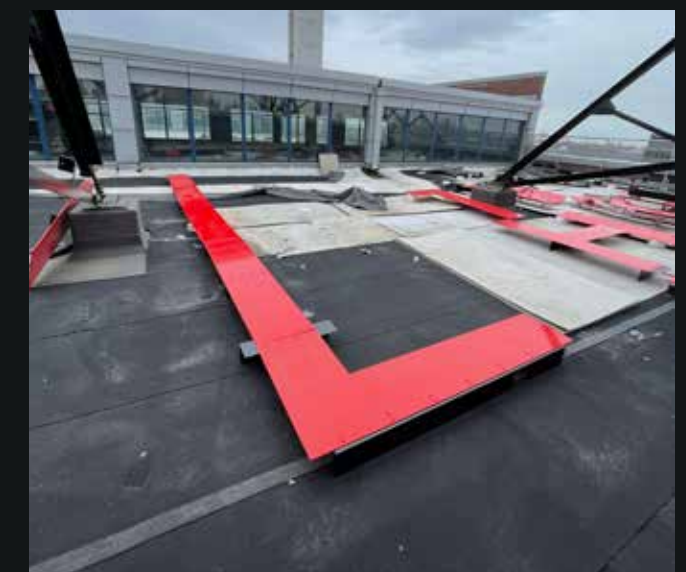

Success Stories

LaGuardia Community College

Scope of Work:

Logo & Letters

Location:

New York City, NY

Inspired? Let's Build Your Project!

From Design to Installation, Let's Collaborate.

212-348-8000

sales@sd-ind.com