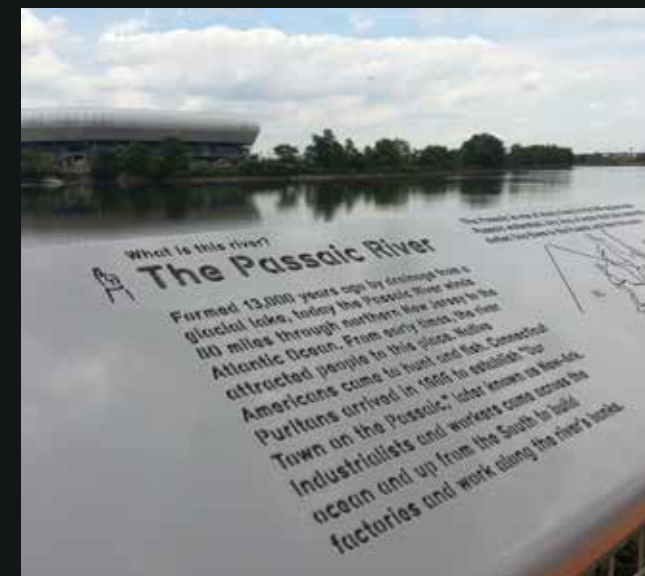

Success Stories

Newark River Front Park

Scope of Work:

Signage

Location:

Newark, NJ

Inspired? Let's Build Your Project!

From Design to Installation, Let's Collaborate.

212-348-8000

sales@sd-ind.com