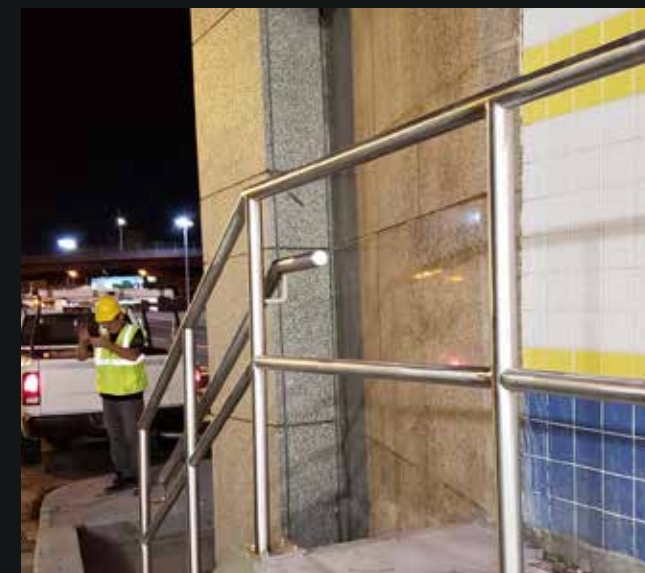

# Queens Midtown Tunnel

Scope of Work:

Plaques | Guardrails & Handrails

Location:

New York City, NY

Inspired? Let's Build Your Project!

From Design to Installation, Let's Collaborate.

212-348-8000  
sales@sd-ind.com