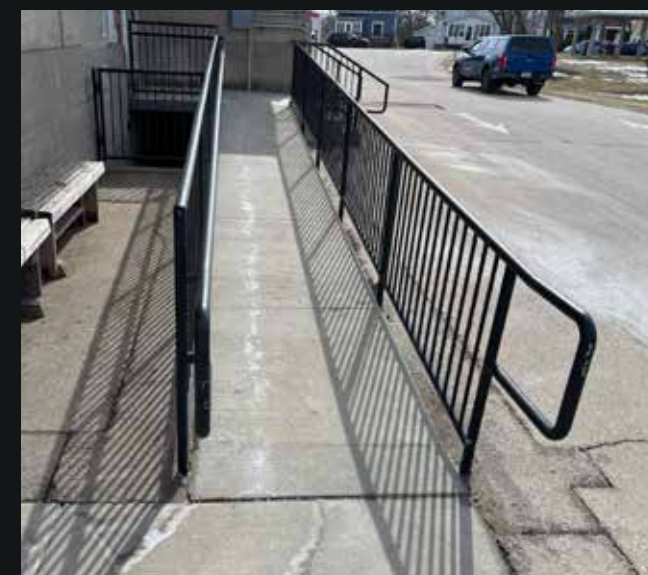

Success Stories

Amtrak Columbus

Scope of Work:

Guardrails & Handrails | Signage

Location:

Columbus, WI

Inspired? Let's Build Your Project!

From Design to Installation, Let's Collaborate.

212-348-8000

sales@sd-ind.com