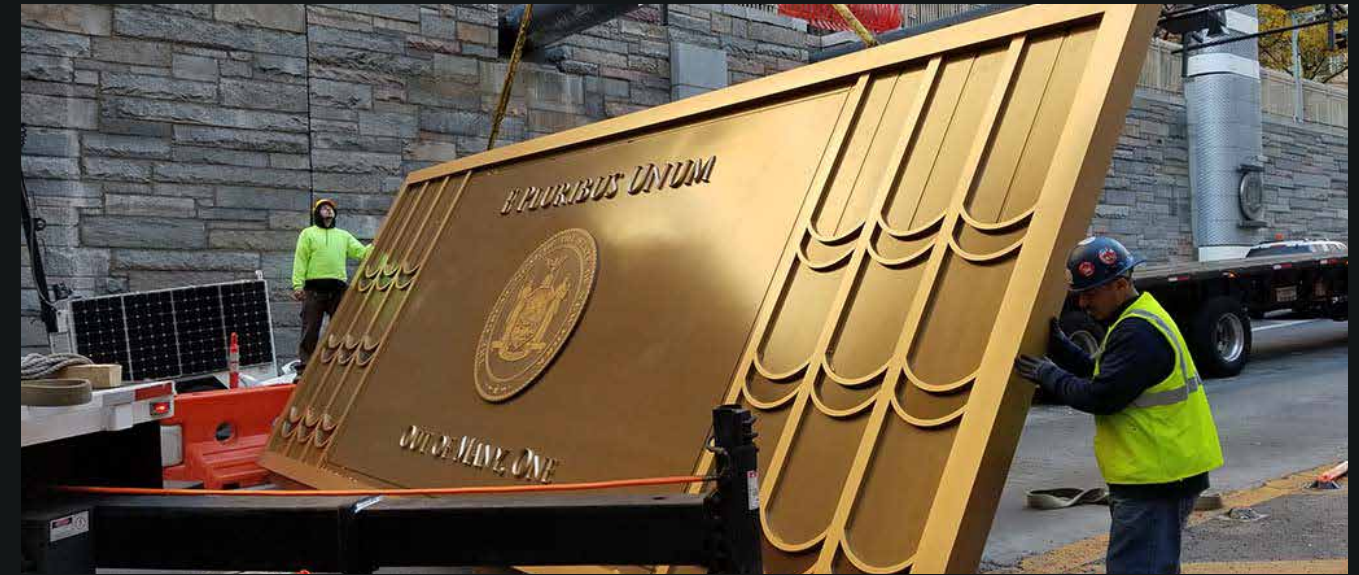

# Queens Midtown Tunnel

Scope of Work:

Plaques | Guardrails & Handrails

Location:

New York City, NY

Inspired? Let's Build Your Project!

From Design to Installation, Let's Collaborate.

212-348-8000  
sales@sd-ind.com