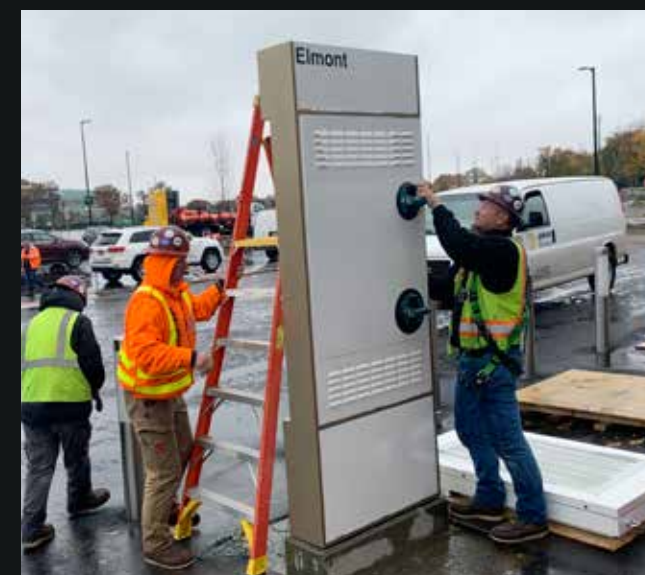

Success Stories

Elmont Station

Scope of Work:

Canopies

Location:

Nassau County, NY

Inspired? Let's Build Your Project!

From Design to Installation, Let's Collaborate.

212-348-8000

sales@sd-ind.com