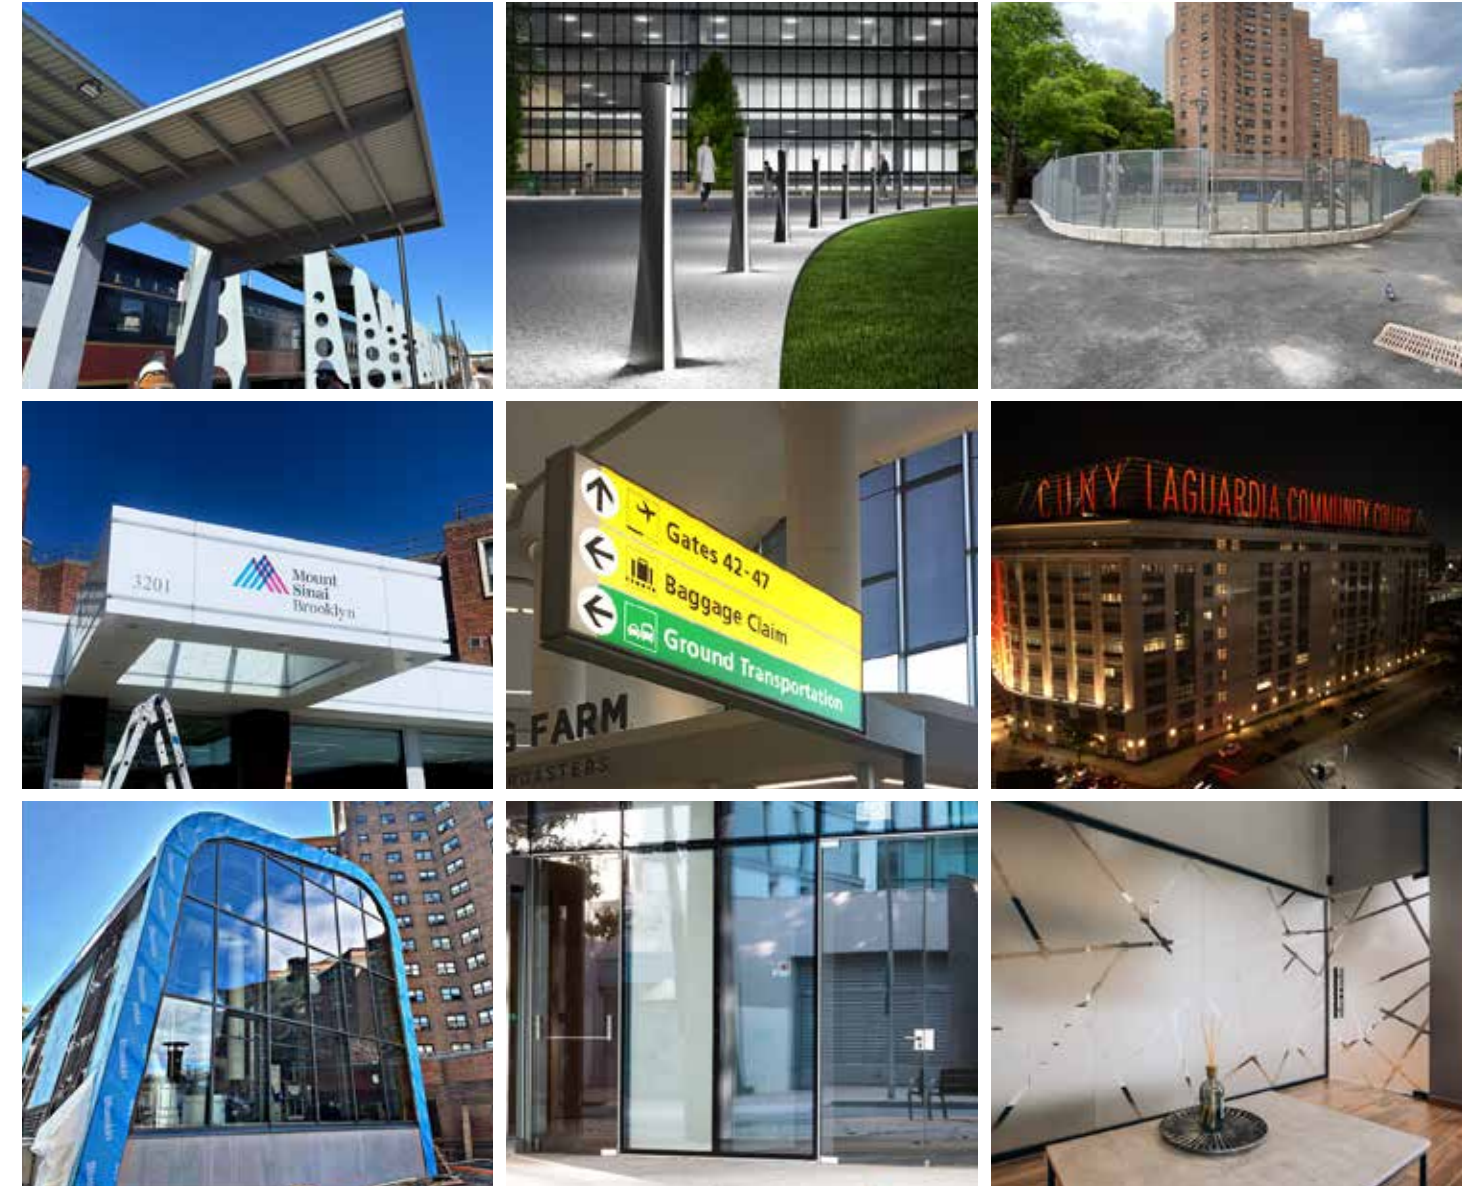

CONTACT

HEADQUARTERS

250 Pehle Ave, Ste 200, Saddle Brook, NJ 07663

OFFICE

50 Harrison St, Ste 214, Hoboken, NJ 07030

FACTORY

213 Porter Rd, Conroe, TX 77301

www.sd-ind.com 212-348-8000 sales@sd-ind.com

ACDBE, DBE, MBE, SBE CERTIFIED   **HUB - TXCPA**   **MEMBER OF AISC & AWS**