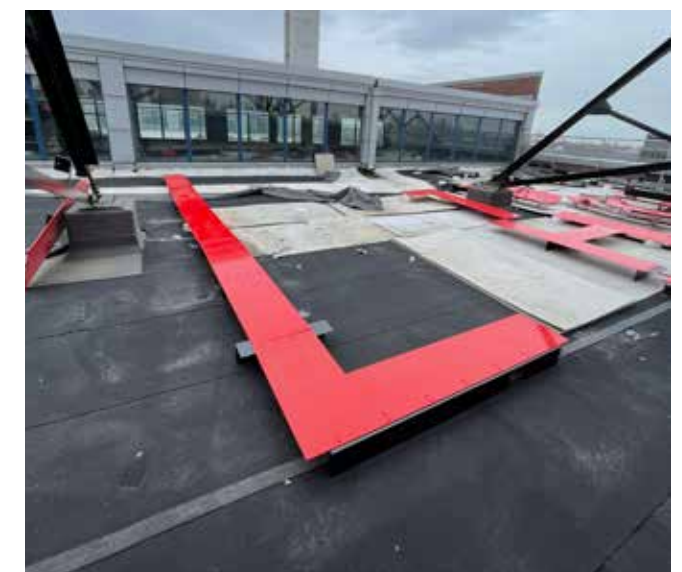

Success Stories

LaGuardia Community College

Scope of Work:

Logo & Letters

Location:

New York City, NY

Inspired? Let's Build Your Project!

From Design to Installation, Let's Collaborate.

212-348-8000

sales@sd-ind.com