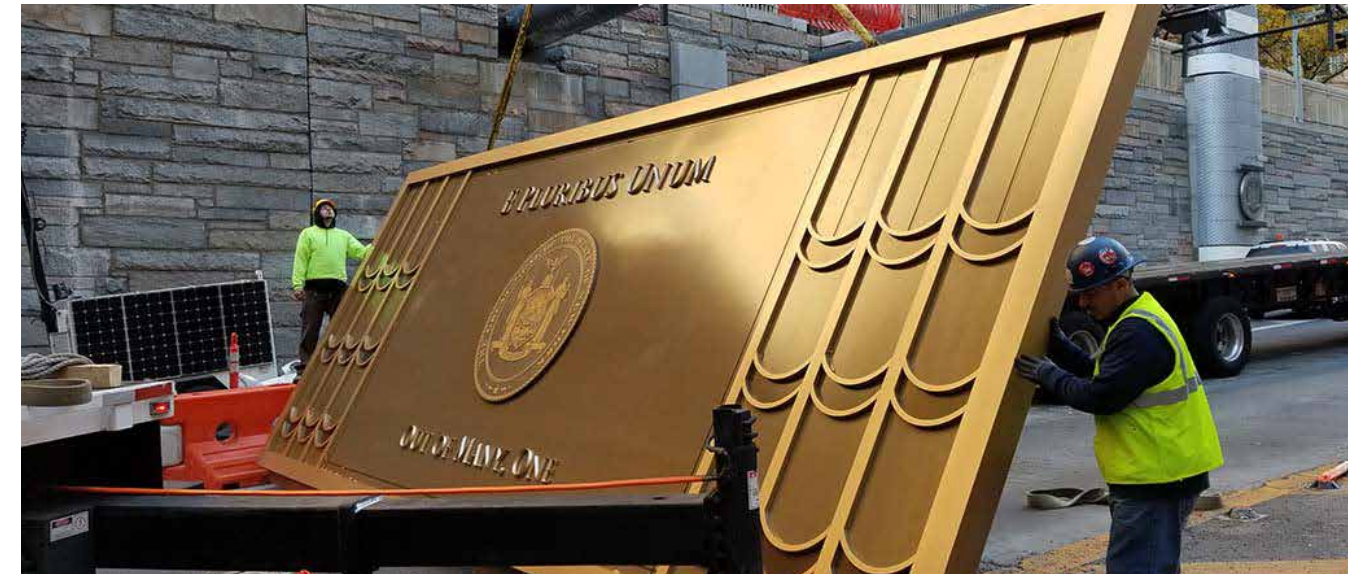

# Queens Midtown Tunnel

Scope of Work:

Plaques | Guardrails & Handrails

Location:

New York City, NY

Inspired? Let's Build Your Project!

From Design to Installation, Let's Collaborate.

212-348-8000  
sales@sd-ind.com