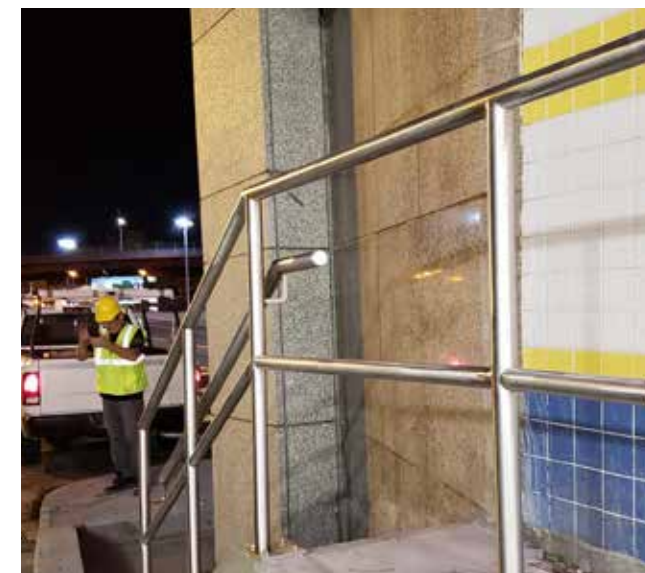

# Queens Midtown Tunnel

Scope of Work:

Plaques | Guardrails & Handrails

Location:

New York City, NY

Inspired? Let's Build Your Project!

From Design to Installation, Let's Collaborate.

212-348-8000  
sales@sd-ind.com