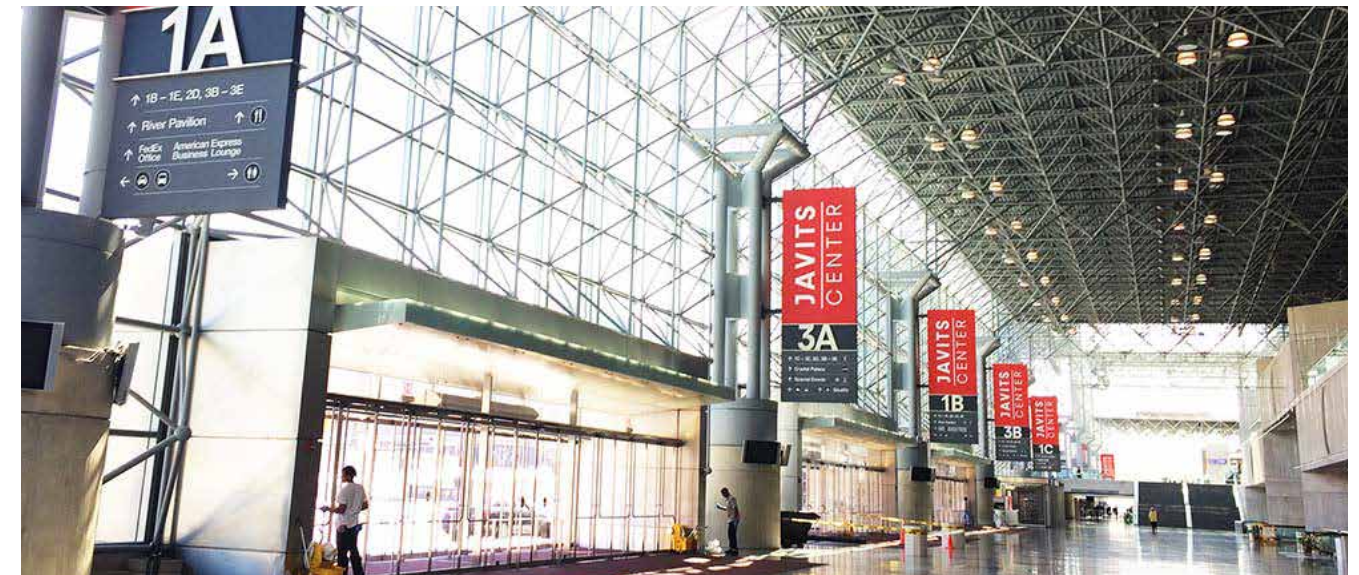

Success Stories

Javits Center

Scope of Work:

Wayfinding | Logos & Letters | Sign Boxes

Location:

New York City, NY

Inspired? Let's Build Your Project!

From Design to Installation, Let's Collaborate.

212-348-8000

sales@sd-ind.com