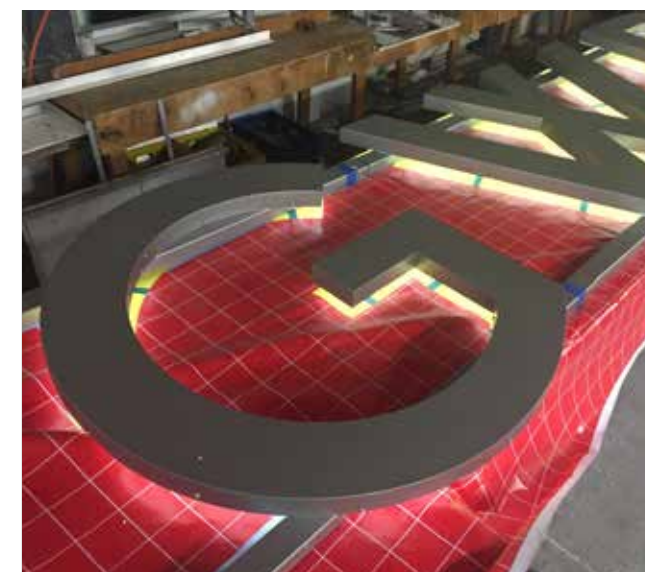

### Location:

New York City, NY

**Inspired? Let's Build Your Project!**

From Design to Installation, Let's Collaborate.

212-348-8000

sales@sd-ind.com

Success Stories